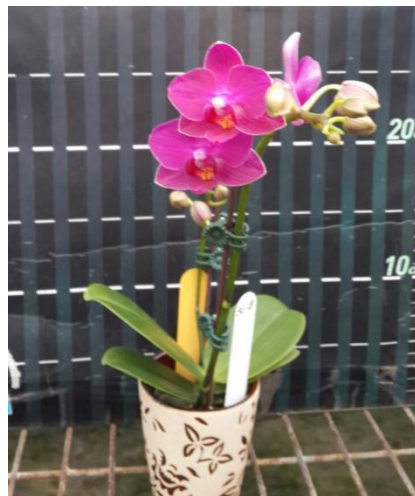

3E18

Phal. Lianher Happy Star (3E18)

盆徑 Pot Size	株高 Plant Height	葉幅 Leaf Span	花徑 Flower Size	朵數 Flower Count	雙梗率 Double Stem Rate
1.7" (6 cm)	25~28cm	16cm	4.6cm	10	70%
2.5" (9cm)	30~34cm	24cm	5cm	8~18 x 2	80%
3.5" (12cm)	35~40cm	28cm	5cm	6~15 x 3	90%