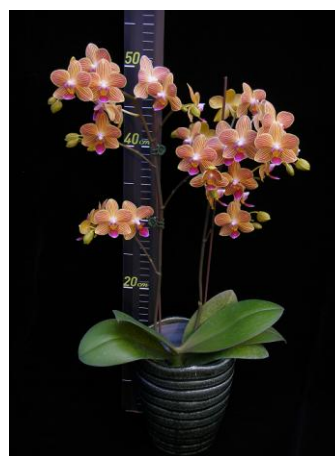

YH9858

Phal. Chingruey Goldstaff

ELISA : Free

Grade : A+

盆徑 Pot Size	株高 Plant Height	葉幅 Leaf Span	花徑 Flower Size	朵數 Flower Count	雙梗率 Double Stem Rate
2.5'' (9 cm)	40 cm	27 cm	4.5 cm	15	80%
3.5'' (12 cm)	51 cm	34 cm	5 cm	22	85%

9 cm

12 cm